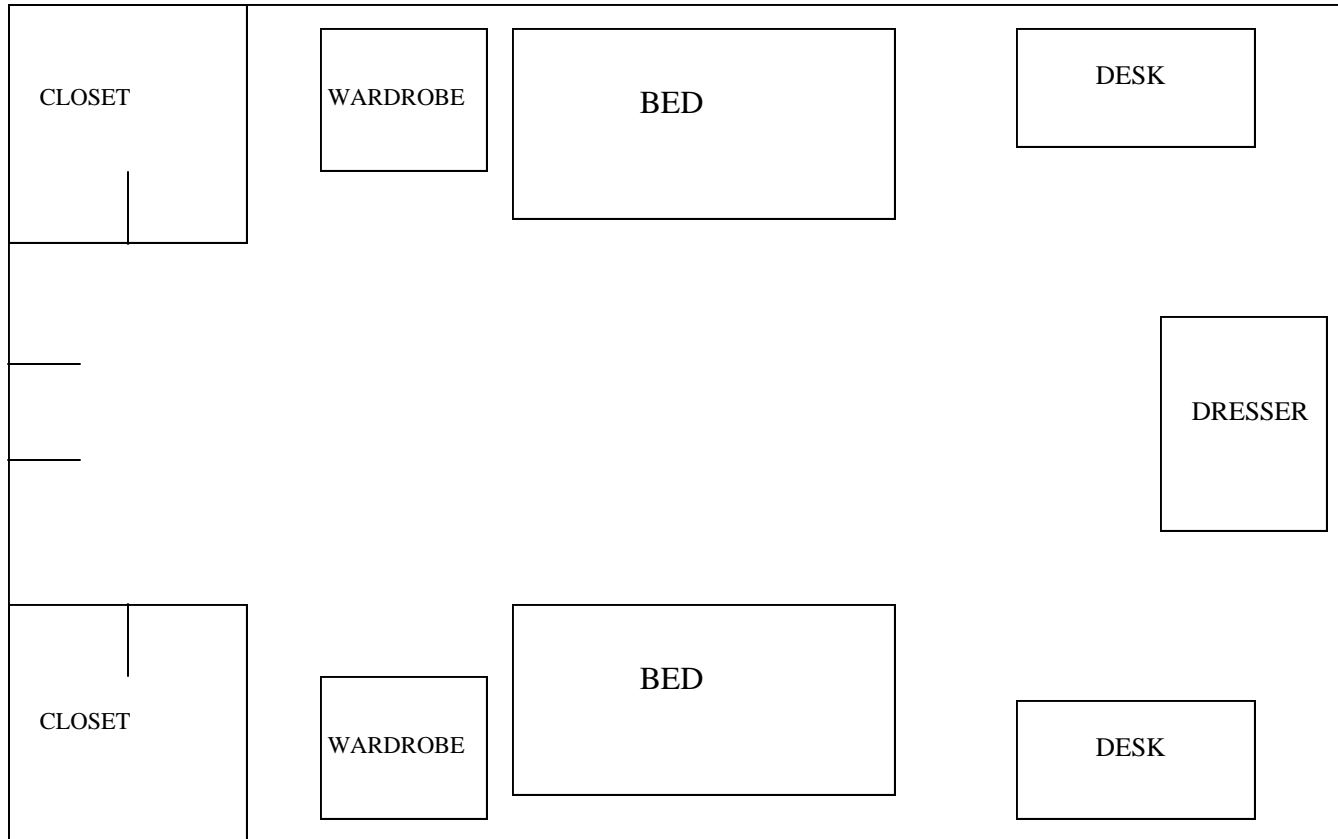

Franklin Residence Hall

Franklin Residence Hall is a two-story female residence hall housing approximately 90 students. Rooms are individual with two students sharing a room and a shared hallway bathroom. Receiving new furniture in 2003, Franklin is also equipped with vending machines. Laundry facilities for Franklin residents are located in Wright Residence Hall.

Each Franklin room has:

- Two extra-long twin beds
- Desks
- Desk chairs
- Individual wardrobes/closets
- Shared dresser
- Mini blinds
- Carpet
- Heat
- High-speed internet service
- Cable television
- VoIP Telephone service

All dimensions are approximate and represent the average room. Actual room may vary slightly from layout shown above.